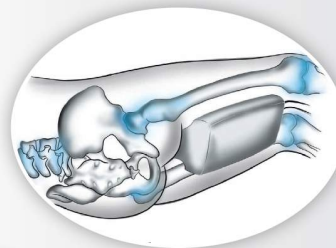

COOL LEG PILLOW

RESTORES ALIGNMENT
OF BACK, HIPS
AND KNEES

REDUCES PRESSURE AND PROVIDES COMFORT

BENEFITS:

- Helps prevent back issues
- Ideal for side sleepers
- Stabilizes pelvis and hips
- Restores Spine Alignment
- Cushions Knees

BEFORE:
IMPROPER ALIGNMENT
STRAINS THE LOW BACK,
HIPS AND KNEES

AFTER:
THE COOL LEG PILLOW
RESTORES ALIGNMENT
FOR ALL NIGHT COMFORT
AND SUPPORT

RESTORES ALIGNMENT OF BACK, HIPS AND KNEES

COOL LEG PILLOW

REDUCES PRESSURE AND PROVIDES COMFORT

Inner core holds its shape to provide stable support

Gel memory foam stays cool and molds to fit knees for custom support

Product	Part #	UPC #	Package Dimensions	Case Pack
Cool Leg Pillow	27-500R	737709003840	9.5" x 6" x 12"	4