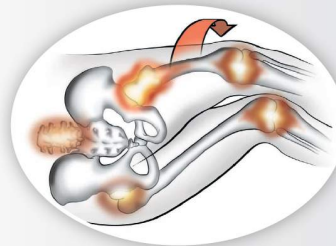

COOL LEG PILLOW

RESTORES ALIGNMENT
OF BACK, HIPS
AND KNEES

REDUCES PRESSURE AND PROVIDES COMFORT

BENEFITS:

- Helps prevent back issues
- Ideal for side sleepers
- Stabilizes pelvis and hips
- Restores Spine Alignment
- Cushions Knees

BEFORE:
IMPROPER ALIGNMENT
STRAINS THE LOW BACK,
HIPS AND KNEES

AFTER:
THE COOL LEG PILLOW
RESTORES ALIGNMENT
FOR ALL NIGHT COMFORT
AND SUPPORT

RESTORES ALIGNMENT OF BACK, HIPS AND KNEES

COOL LEG PILLOW

REDUCES PRESSURE AND PROVIDES COMFORT

Inner core holds its shape to provide stable support

Gel memory foam stays cool and molds to fit knees for custom support

Product	Part #	UPC #	Package Dimensions	Case Pack
Cool Leg Pillow	27-500R	737709003840	9.5" x 6" x 12"	4