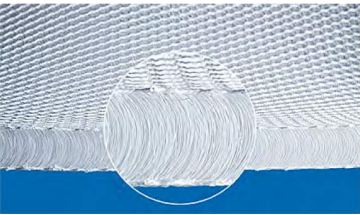

CONTOUR CLOUD[®] *Cool Air Edition*

NEW

**SLEEP COOL & DRY ON A
CLOUD OF AIR!**

**Stay Cool & Dry
During
*Hot Flashes***

WICKS AWAY PERSPIRATION & *BODY HEAT*

FEATURES & BENEFITS:

- 3-Layer Ventilated System for all night cooling relief
- Uniquely designed layering system pampers your face on a **COOLING LAYER OF AIR!**
- Air Mesh Layer is 99% Air!
- Two Different Heights of Contoured Edge - 4" & 4.5"
- Reversible: Sleep on Air Mesh Layer or Memory Foam
- Stay Cool & Dry During **Hot Flashes!**

CONTOUR[®]
We Support You for Life

www.contourhealth.com

CONTOUR CLOUD® Cool Air Edition

SCIENCE OF 3-DIMENSIONAL MESH!

Cool Mesh fiber layer prevents heat and humidity build up, allowing cooling air to circulate

Thousands of resilient fibers act as independent springs to keep air flow channels open.

3-D Mesh is 99% air, for cloud-like sleeping comfort while always keeping you cool and dry.

Merchandising Options Available
With Eye-Catching Graphics!

3-Layer System works in unison to keep you aloft from your pillow and provide constant air circulation, leaving you cool and dry all night long!

Product	Part #	UPC #	Package Dimensions	Case Pack
Contour Cloud - Cool Air Edition - Standard	18-500R	737709004854	19.7" X 13" X 4.7"	4