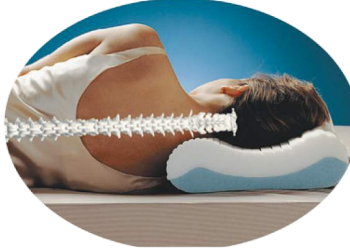

CONTOUR[®]

CLOUD PILLOW

WORLD'S MOST
COMFORTABLE PILLOW

FIRM BLUE FOAM
BASE PROVIDES
OVERALL SUPPORT,
CRADLING YOUR
HEAD AND NECK

KEEPING YOUR SPINE ALIGNED - JUST AS NATURE INTENDED!

BENEFITS:

- Properly aligns your spine
- Perfect for back and side sleepers
- Helps relax tense muscles, reducing stiffness, aches and pains
- Ribbed surface helps keep you comfortable by allowing air to circulate around your head and neck
- Soft Touch Memory Foam layer molds to the shape of your head and neck, eliminating pressure points
- Firm blue foam base provides overall support, cradling your head and neck
- Perfect for back and side sleepers

3 LAYERS OF COMFORT:

- Memory Foam Comfort
- Extra Firm Neck Support
- Firm Overall Support Base

CONTOUR[®]
We Support You for Life

www.contourhealth.com

CONTOUR[®] CLOUD PILLOW

PROPERLY ALIGNS YOUR SPINE

BEFORE

THE EXCLUSIVE
CONTOUR SHAPE AND
CRESCENT CUTOUT
SUPPORTS YOUR
HEAD AND NECK

AFTER

THE SOFT TOUCH™
MEMORY FOAM LAYER
MOLDS TO FIT YOUR
HEAD AND NECK FOR
UNMATCHED SOFTNESS
AND COMFORT

Product	Part #	UPC #	Package Dimensions	Case Pack
Contour Cloud Pillow - Standard	13-100R	737709000245	20" X 14.5" X 4.5"	4