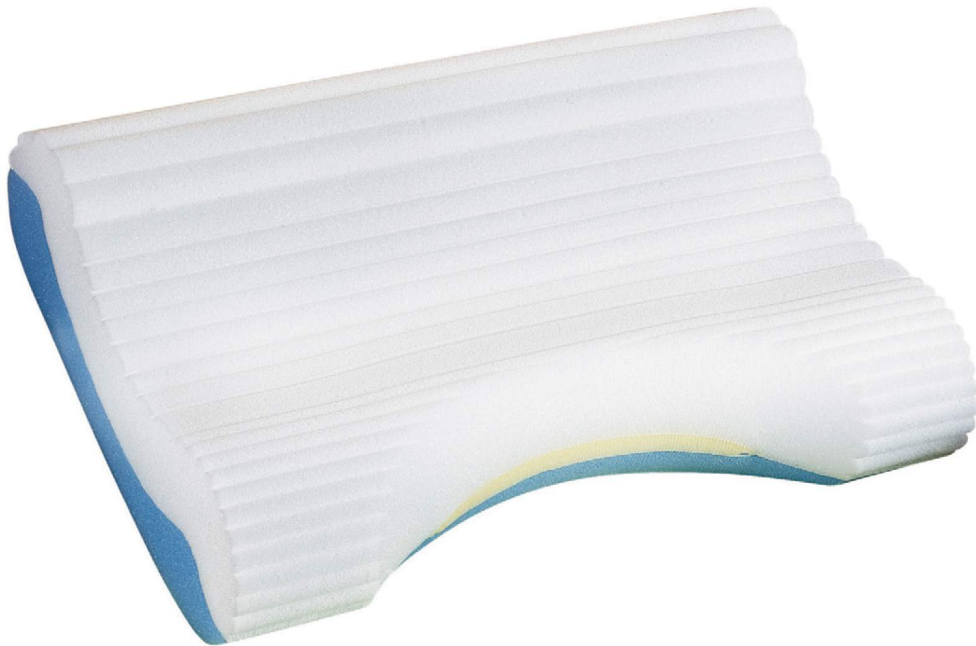

CONTOUR[®]

CLOUD PILLOW

WORLD'S MOST
COMFORTABLE PILLOW

FIRM BLUE FOAM
BASE PROVIDES
OVERALL SUPPORT,
CRADLING YOUR
HEAD AND NECK

KEEPING YOUR SPINE ALIGNED - JUST AS NATURE INTENDED!

BENEFITS:

- Properly aligns your spine
- Perfect for back and side sleepers
- Helps relax tense muscles, reducing stiffness, aches and pains
- Ribbed surface helps keep you comfortable by allowing air to circulate around your head and neck
- Soft Touch Memory Foam layer molds to the shape of your head and neck, eliminating pressure points
- Firm blue foam base provides overall support, cradling your head and neck
- Perfect for back and side sleepers

3 LAYERS OF COMFORT:

- Memory Foam Comfort
- Extra Firm Neck Support
- Firm Overall Support Base

CONTOUR[®]
We Support You for Life

www.contourhealth.com

CONTOUR[®] CLOUD PILLOW

PROPERLY ALIGNS YOUR SPINE

BEFORE

THE EXCLUSIVE
CONTOUR SHAPE AND
CRESCENT CUTOUT
SUPPORTS YOUR
HEAD AND NECK

AFTER

THE SOFT TOUCH™
MEMORY FOAM LAYER
MOLDS TO FIT YOUR
HEAD AND NECK FOR
UNMATCHED SOFTNESS
AND COMFORT

Product	Part #	UPC #	Package Dimensions	Case Pack
Contour Cloud Pillow - Standard	13-100R	737709000245	20" X 14.5" X 4.5"	4